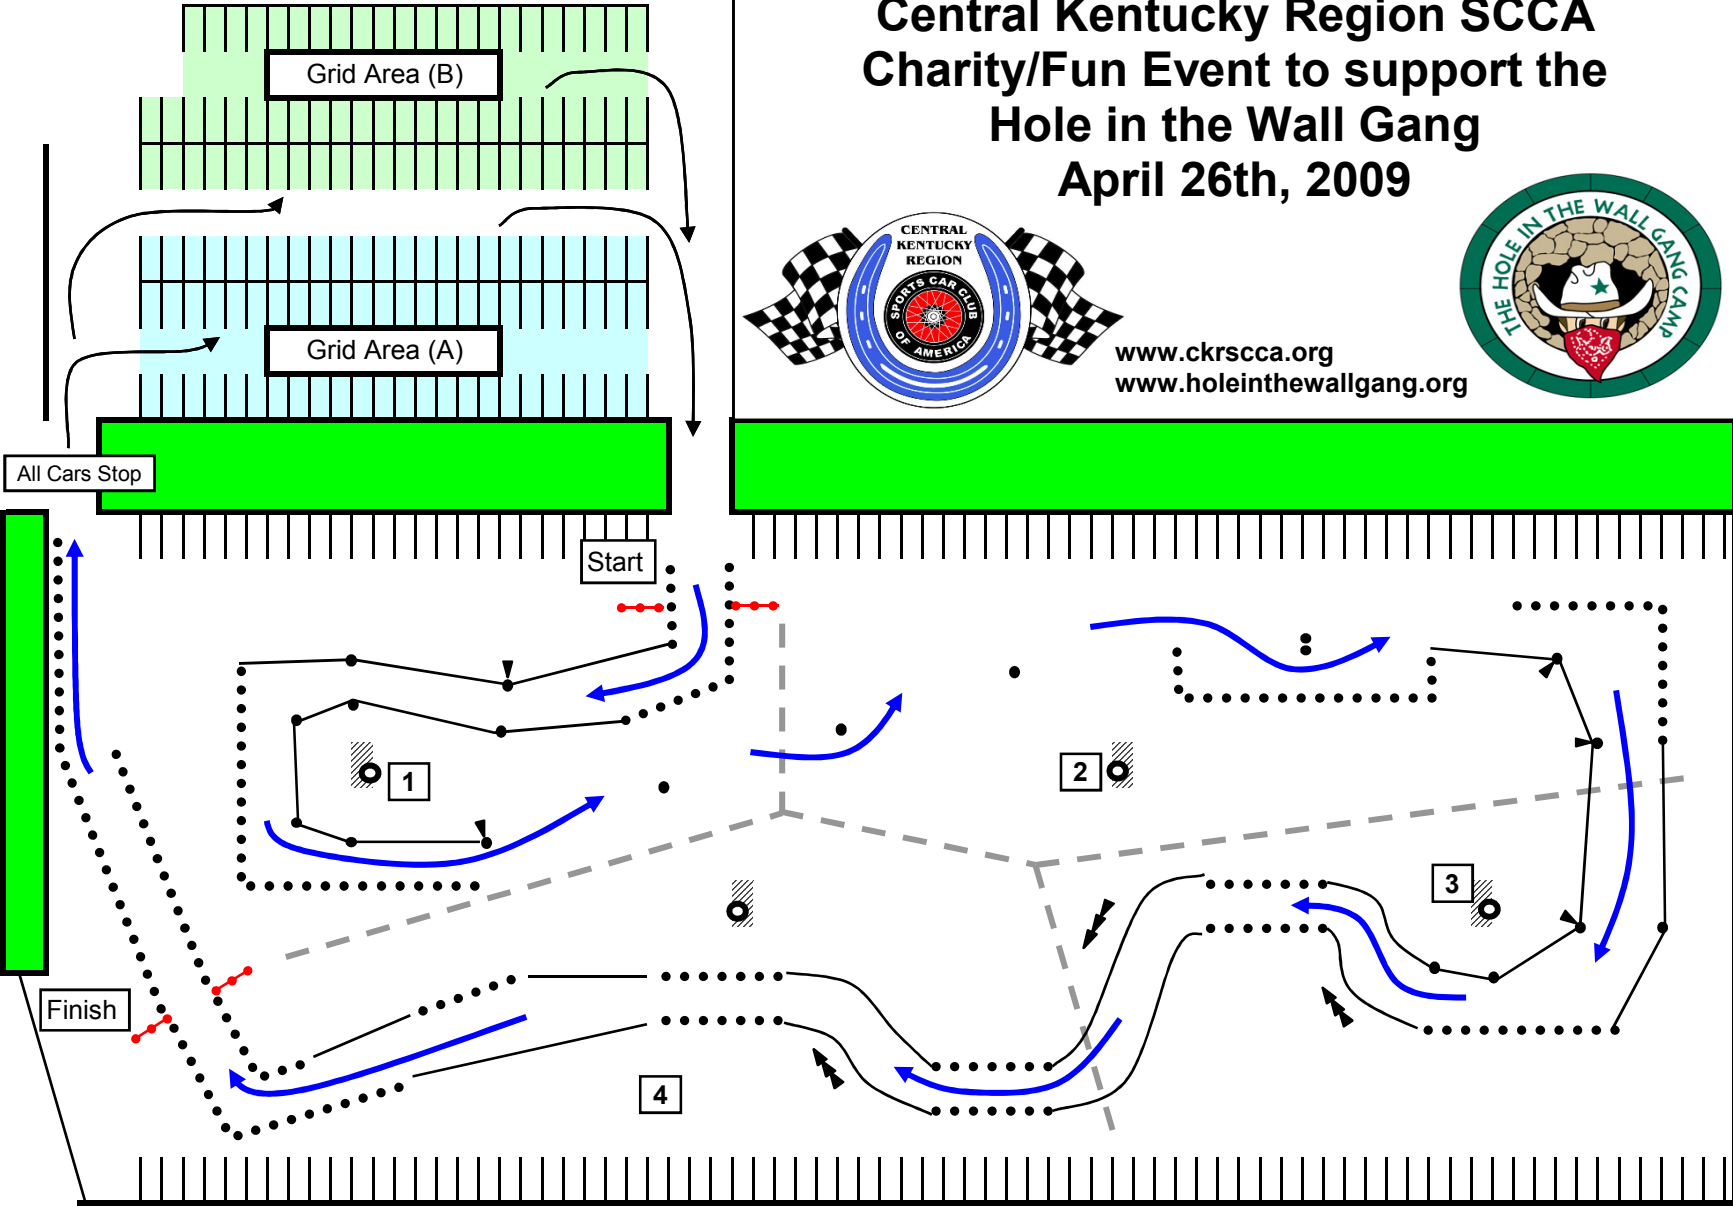

Central Kentucky Region SCCA Charity/Fun Event to support the Hole in the Wall Gang April 26th, 2009

www.ckrscca.org
www.holeinthewallgang.org

Central Kentucky Region SCCA Charity/Fun Event to support the Hole in the Wall Gang April 26th, 2009

www.ckrscca.org
www.holeinthewallgang.org